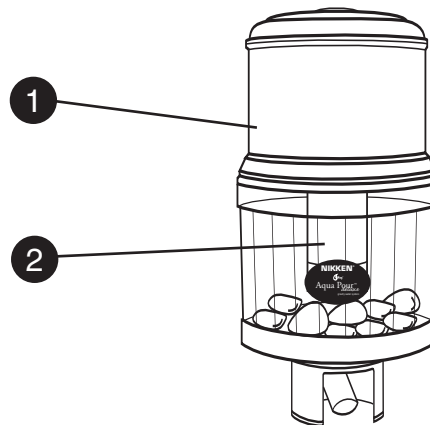

### PiMag Aqua Pour Deluxe operation

- 1** Water is poured into the top (filler) tank.
- 2** Gravity directs the water flow through multiple levels of filtration, plus pi ceramics and magnetic field.