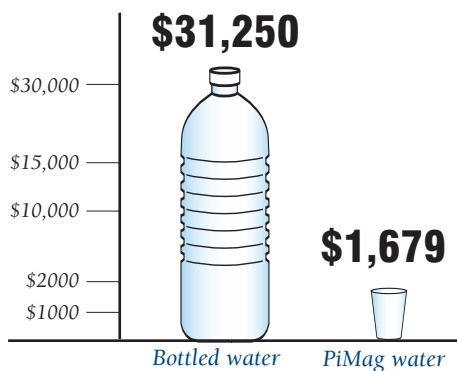

The facts on bottled water

Those who prefer to drink water that comes from a bottle (designer or domestic), might be surprised to learn where the water originates. Many popular brands of bottled water are not from mountain springs, no matter what the name may imply.

Some of these bottled varieties are simply tap water that has been treated. And in blind taste tests, even expensive bottled products often rank behind ordinary tap water when the labels are removed.

Another surprise may be the expense. The averaged retail price of popular bottled water products, based on a national price survey, equals $2-$5 per gallon.

Water cost, 5-year comparison

Water cost, five-year comparison

Based on typical household consumption of water for drinking and cooking in five years (6,250 gallons)

Bottled water

Price per gallon $2-$5 per gallon x 6,250
TOTAL $12,500 to $31,250

PiMag water

Purchase price of unit, replacement filters and cost of tap water, 6,250 gallons
TOTAL $1,679

Calculation based on retail price of PiMag Deluxe Countertop Water System, ten replacement filters, and tap water at 9¢ per gallon.