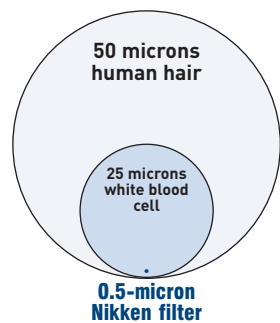

PiMag water is good for you

PiMag water is an exceptional source of what your body needs. It can help restore the balance of fluids that plants, animals — and human beings — are composed of internally. PiMag water is also less acidic than some tap water. Less-acidic water is more in harmony with your natural fluids.

You need water every day. With PiMag water, you're not only replacing fluids that are necessary for health, you're also enjoying the most delicious water you can drink.

Advanced filtration technologies

The PiMag™ Deluxe (in both the Countertop and Under Counter models) includes a system of multiple filters that provides a defense against the broadest range of tap water contaminants. It offers an exceptional level of performance in the reduction of volatile organic compounds, lead, cysts, MTBE, turbidity, chlorine, bad tastes, odors and particulate matter.*

The compound filtration system is extremely efficient — in NSF testing, on more than 30 contaminant levels measured the reduction rate is greater than 90%.

The final-stage filtration in the PiMag Deluxe Water System includes a natural carbon filter that captures microscopic particles as small as 0.5 micron in size. For comparison, one micron is 0.00003937 inch. A human hair is 50 microns in width.

In other words, PiMag filtration technology effectively reduces particles that are 100 times smaller than the diameter of a hair.

A 0.5-micron filter captures even microscopic particles.